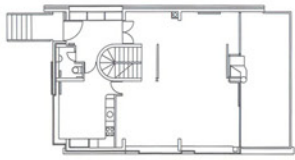

Lenko Pleština built the *Family House on Pantovčak* (2002) on a similar terrain; the villa's appearance originated from the formal register of late modernism, where the construction elements are seen as a part of an autonomous, abstract language. Pleština showed eloquence and skill in articulating tectonic construction elements that were detailed to the high degree of formal elaboration. The house has a vertical form, and the program organization is resolved within the economic floor plan through distribution of functional content in the cross-section. The house opens through the glass walls to the green valley, with a hovering *bel étage* terrace above it.