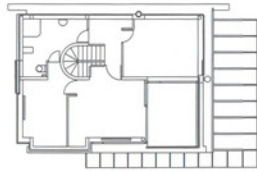

TLOCRT KATA/FLOOR PLAN