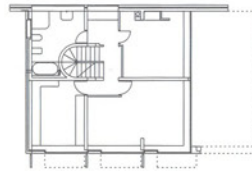

TLOCRT ETAŽE - 1J/LEVEL-1 PLAN